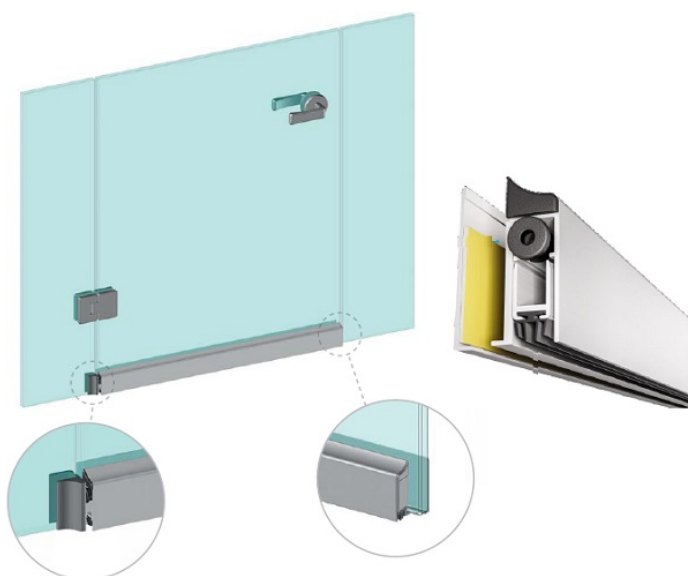

PRODUCT SHEET

Description:

Drop Down Alu Profile, "D" ,F/Glass Doors, 930mm, W/Adhesive Tape, 40mm Profile Height, 14mm Drop Function, Can be shorten, 150mm on the opposite Side to the Plunger, Tested to 200.000, closing Cycles, Anodized Finish, Polypropylene Brush Seal (D)

Item number:

15.22.640-0

Units	Box	Carton	HS Code	Barcode
Set	1	15	8302415000	 5704866460170

D

SISO A/S

Mileparken 11
DK-2740 Skovlunde
Denmark
VAT: DK 24786013

Phone +45 45 830 900

www.siso.dk
siso@siso.dk

Danske Bank
Nytorv Branch
Copenhagen
SWIFT: DABADKKK

Account no.
4180 3112 112936
IBAN Account
DK7230003112112936