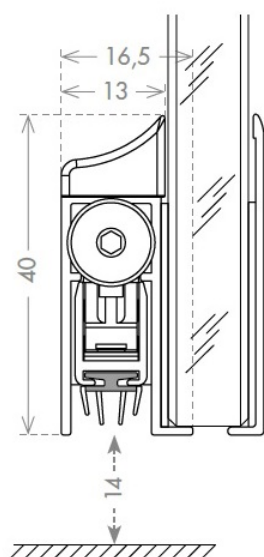

PRODUCT SHEET

Description:

Drop Down Alu Profile, "D" ,F/Glass Doors, 930mm, W/Adhesive Tape, 40mm Profile Height, 14mm Drop Function, Can be shorten, 150mm on the opposite Side to the Plunger, Tested to 200.000, closing Cycles, Anodized Finish, Polypropylene Brush Seal (D)

Item number:

15.22.640-0

Units	Box	Carton	HS Code	Barcode
Set	1	15	8302415000	 5704866460170

PLUNGER TYPE

SEALS

D

SISO A/S

Mileparken 11
DK-2740 Skovlunde
Denmark
VAT: DK 24786013